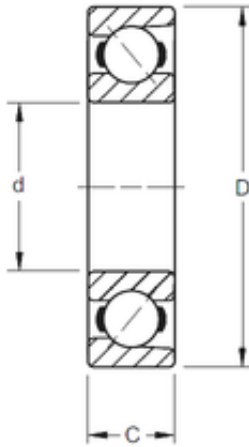

Enpeng Bearing Industrial Inc.

75 mm x 160 mm x 37 mm TIMKEN 7315WN Angular Contact Ball Bearings

Bearing No. 7315WN

| | |
|-------------------------------|--------------|
| Size | 75x160x37 mm |
| Bore Diameter | 75 mm |
| Outer Diameter | 160 mm |
| Width | 37 mm |
| d | 75 mm |
| D | 160 mm |
| B | 37 mm |
| C | 37 mm |
| Angle () | 40 ° |
| Weight | 3,452 Kg |
| Basic dynamic load rating (C) | 142 kN |

7315WN Bearing 2D drawings and 3D CAD models