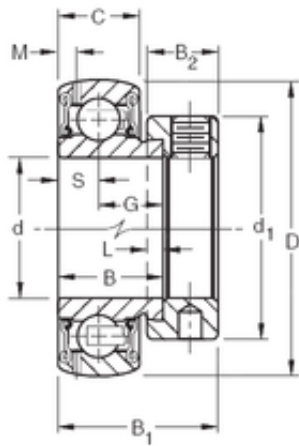

Enpeng Bearing Industrial Inc.

40 mm x 80 mm x 30,18 mm TIMKEN GRAE40RRB Insert Bearings Spherical OD

Bearing No. GRAE40RRB

Size	40x80x30.18 mm
Bore Diameter	40 mm
Outer Diameter	80 mm
Width	30,18 mm
d	40 mm
D	80 mm
B	30,18 mm
C	22 mm
d1	60,3 mm
B1	43,7 mm
B2	18,3 mm
G	19,18 mm
L	4,8 mm
M	4,17 mm
S	11 mm
Weight	0,649 Kg
Basic dynamic load rating (C)	36 kN

GRAE40RRB Bearing 2D drawings and 3D CAD models